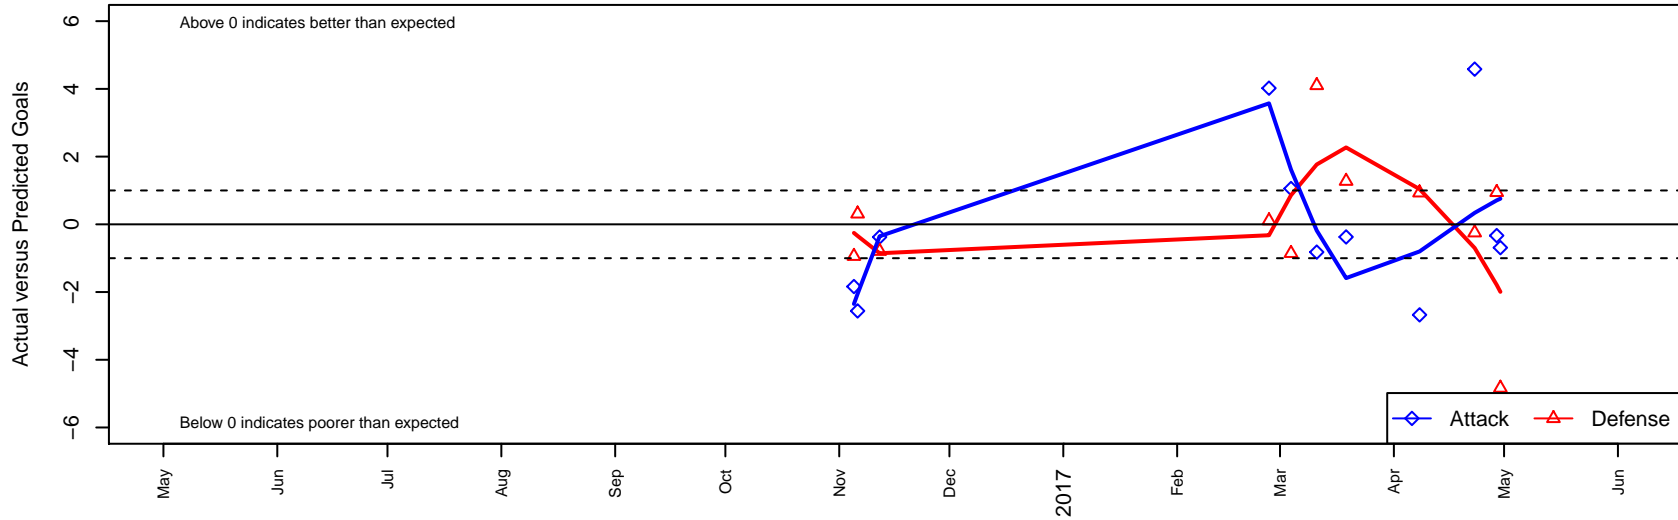

Capital FC Timbers White B03

Capital FC
 Salem, OR
 B03 total strength=1001
 attack=3.63 defense=1.11
 spr league = Spr OYS B03 Div 1 White
 notes= Kagey 2016

alt names used:
 Capital FC Timbers 03B Kagey
 Capital FC Timbers 03B Kagey

Venues played:
 2016 OYS Presidents Cup B03
 2016 Spr OYS B03 Division 1 White

Capital FC Timbers White B03
 Dots are actual minus expected GF (blue circles) and GA (red triangles).
 Blue line is smoothed change in attack strength. Red is smoothed change in defense strength.

**attack and defense variance (black dot)
relative to other teams
and top 10 in region**

**attack and defense rating
relative to others at age
and all opponents in last 13 months**

**attack and defense rating
relative to others at age
and all opponents in last 13 months**

Performance relative to 13 month average

Performance relative to 13 month average

Distribution of opponents
Red = Lose zone, Blue = Win zone, Green = Even
Black line separates win/lose zones

lot. A=Neither has attack advantage, B=Opponent has both attack and defense advantage, C=Opponent has both attack and defense disadvantage, D=Both have